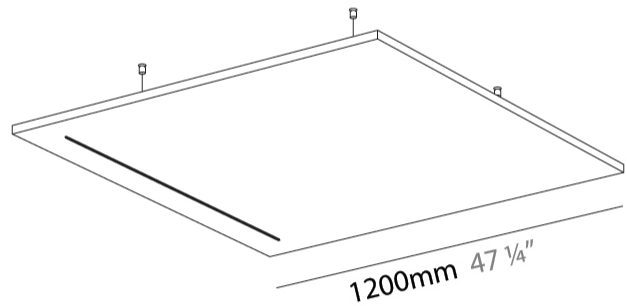

GENERAL

Series: Just Black Acoustic
Brand: Prolicht
Division: Architectural
Mounting Type: Suspension
Mounting Location: Ceiling

PHYSICAL

Shape: Square
Length (mm): 1200
Length (in): 47 1/4
Width (mm): 1200
Width (in): 47 1/4
Height (mm): 41
Height (in): 1 5/8

Light Distribution: Direct
Fixture Finish: [ANC / ASH / BNA / BTC / BZE / CEL / EGG / EVG / FOG / FOS / FST / FUA / IRI / IRO / KHA / LIC / LIM / MER / MSN / MUS / ONX / PEA / PLU / POL / PPY / RAY / ROY / RST / STE / SWD / TAN / TAU](#)

Holder Finish: [SSR / BKV / CWI / CRY / HAB / LAG / UFT / ITA / RUA / RUR / MIC / FTG / MYG / TWT / LOD / PUS / FRO / FUP / KIA / POP / BLS / SPG / MEY / GOH / GUM / CHC / COM / ABZ / JAG](#)

Fixture Material: Aluminum
Cable Details: [2,000mm / 6,000mm Transparent Cable](#)

ELECTRICAL

Lamp Type: LED
Input Wattage (W): 23
Total Output Wattage (W): 20.9
Dimming: Non-Dimmable
Driver Included: No
Driver Location: Remote
Driver Type: Constant Voltage - Universal
Driver Class: Class 2
Input Voltage (V): 120 - 277
Output Voltage (V): 24

LED

Color Temperature (°K): 2700
Max. Delivered Lumen (lm): 603
Nominal Lumen (lm): 862
CRI: >90 CRI
Lamp Life (hrs): 80000

OPTICAL

Beam Angle: 30

RATINGS AND CERTIFICATIONS

Certified By: Certified for North American Standards
IP rating: IP20

PROJECT
TYPE
SPECIFIER
QUANTITY
DATE